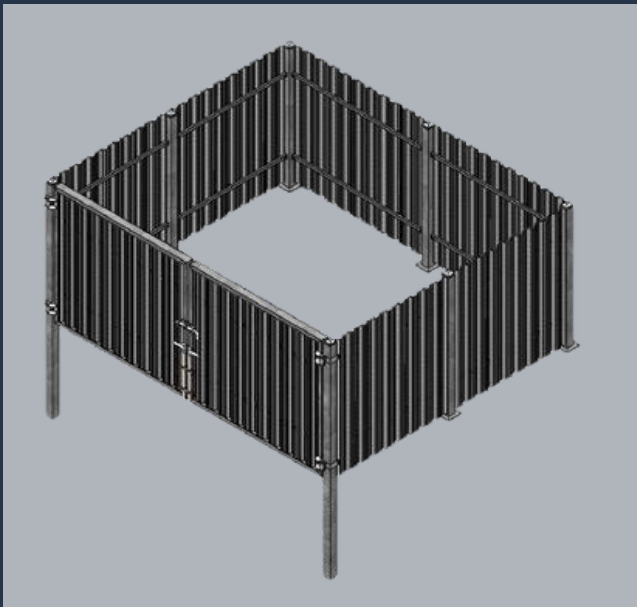

EXCALIBUR

STANDARD DUMPSTER ENCLOSURE

Designed to simplify the decision making process while providing quality, long-lasting dumpster screening. This solution from BASTEEL improves the aesthetics of any job site, and has basic customization options that are straightforward, simple, and affordable. Excalibur offers several height and enclosure sizes to fit standard dumpsters.

- ✓ Maintenance Free
- ✓ Powder coated finish over galvanized substrate for performance and longevity
- ✓ Height options include 6, 7, or 8 feet. Four enclosure options available and choice of BASTEEL proprietary infill
- ✓ Available with embedded posts or surface mount options
- ✓ Backed by the BASTEEL 5 year warranty